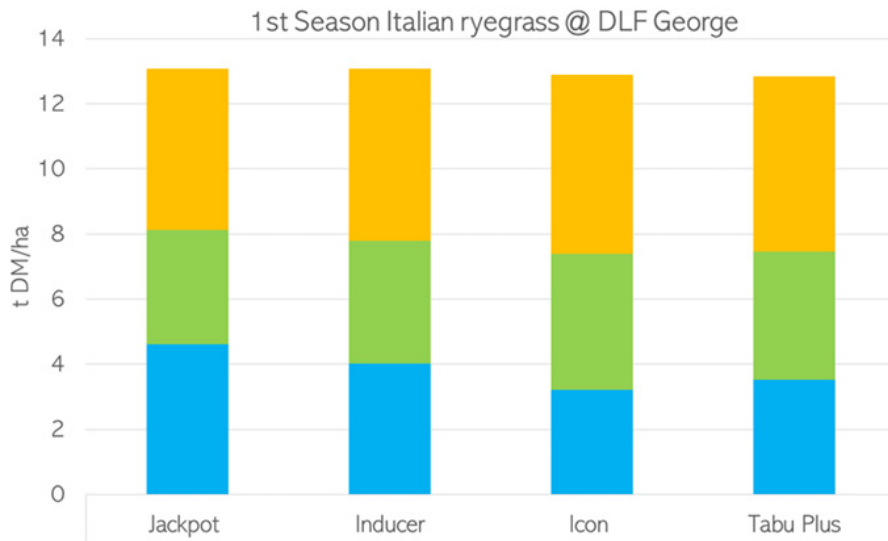

ITALIAN RYEGRASS

JACKPOT (DIPLOID)

OVERVIEW

JACKPOT is a new diploid Italian ryegrass bred by DLF Seeds in New Zealand. The breeding and testing programme aimed to develop a new fine-leaved cultivar with improved production in all seasons, and the ability to produce for two or more years in favourable climates.

Testing has confirmed that JACKPOT is a leading cultivar for production and survival. Its late heading date also prolongs feed quality in spring.

- Excellent yield
- Excellent Winter growth
- Excellent early Spring growth
- Diploid Italian Ryegrass

Mean annual yield of diploid Italian ryegrasses over three years.
Kaiwera Pasture Trail Site (2012 - 2015)

Our farmers are serious about farming.
We're serious about seed.