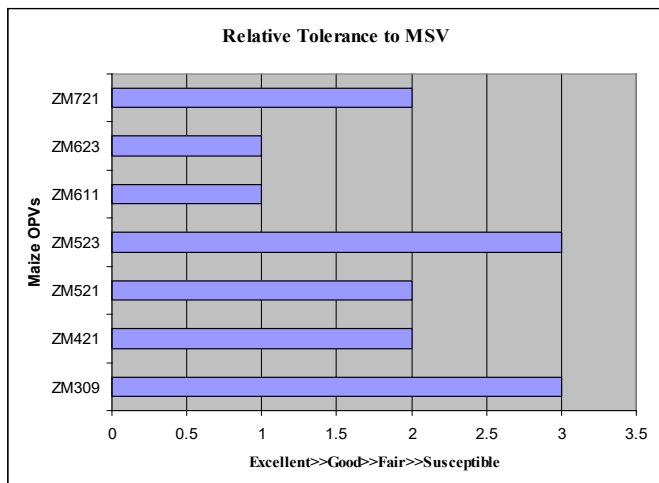

Our farmers are serious about farming.
We're serious about seed.