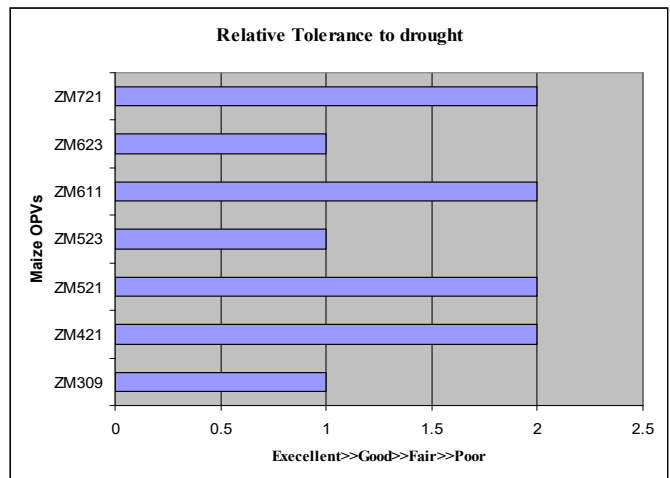

Our farmers are serious about farming.
We're serious about seed.