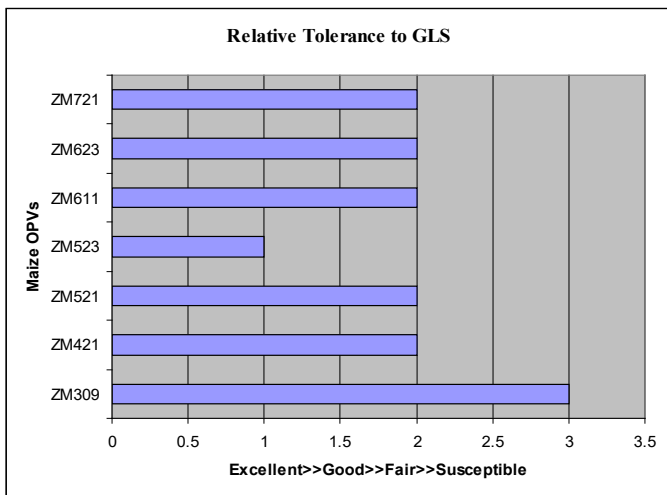

Our farmers are serious about farming.
We're serious about seed.