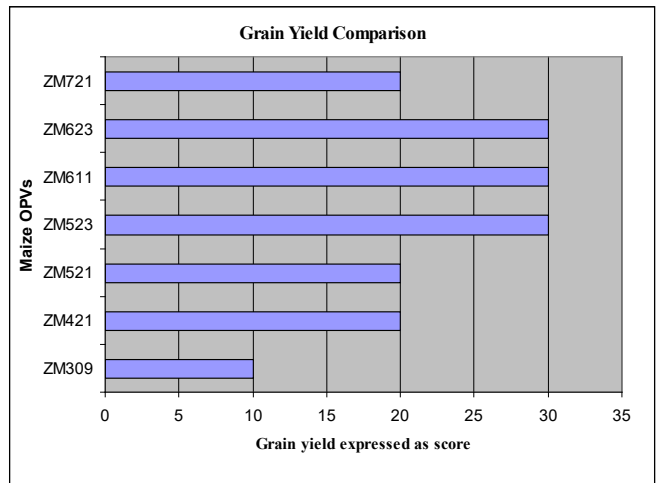

Our farmers are serious about farming.
We're serious about seed.